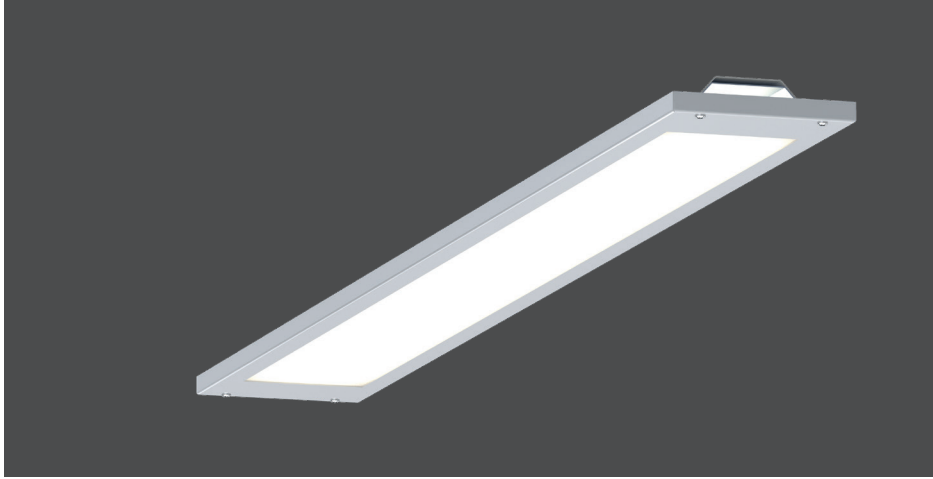

Alpa Retrofit

Cornice Luminaire

Product Specification

Features & Benefits

- Cornice retrofit for existing Alpa cornice luminaires.
- Cost effective LED upgrade option for T5 luminaires.
- Quick and simple installation comprising just two components; retrofit gear tray/led mounting plate and lens frame/diffuser.
- Supplied with mains terminal block.
- 3mm opal polycarbonate lens housed in 1.5mm mild steel powder coated frame.
- Integral three-hour duration emergency battery pack available.