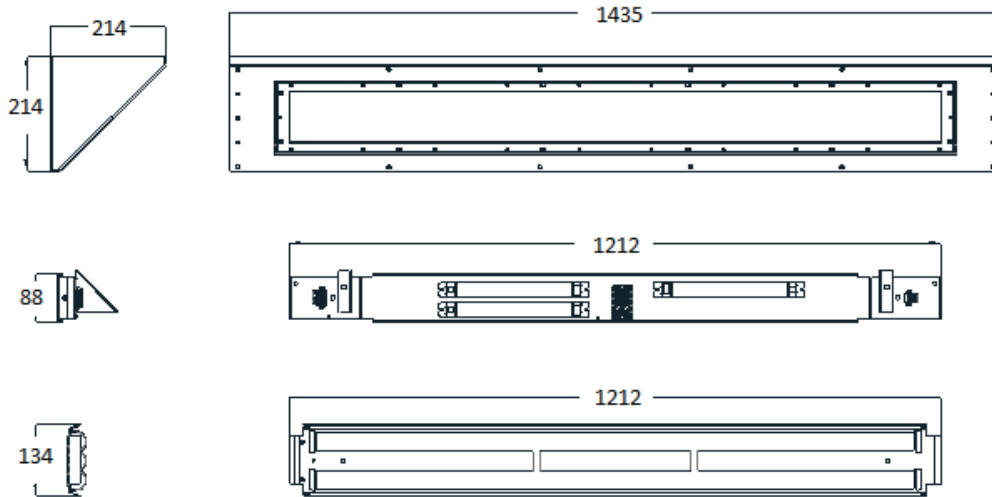

Alpa Retrofit

Cornice Luminaire

Product Specification

Features & Benefits

- Cornice retrofit for existing Alpa cornice luminaires.
- Cost effective LED upgrade option for T5 luminaires.
- Quick and simple installation comprising just two components; retrofit gear tray/led mounting plate and lens frame/diffuser.
- Supplied with mains terminal block.
- 3mm opal polycarbonate lens housed in 1.5mm mild steel powder coated frame.
- Integral three-hour duration emergency battery pack available.

LIGHT YEARS AHEAD
PART OF DARO SPECIALIST LIGHTING

Alpa Retrofit

Cornice Luminaire

Product Dimensions

Lighting Data

| Product Code | CRI | Colour Temp | Lumens (lm) | Wattage (W) | lm/W | Weight (kg) |
|--------------|-----|-------------|-------------|-------------|------|-------------|
| ALPA-1645-HE | >80 | 4000K | 3361 | 33 | 102 | 2.2 |
| ALPA-1645-NM | >80 | 4000K | 4365 | 44 | 99 | 2.2 |
| ALPA-1645-HO | >80 | 4000K | 5286 | 55 | 96 | 2.2 |